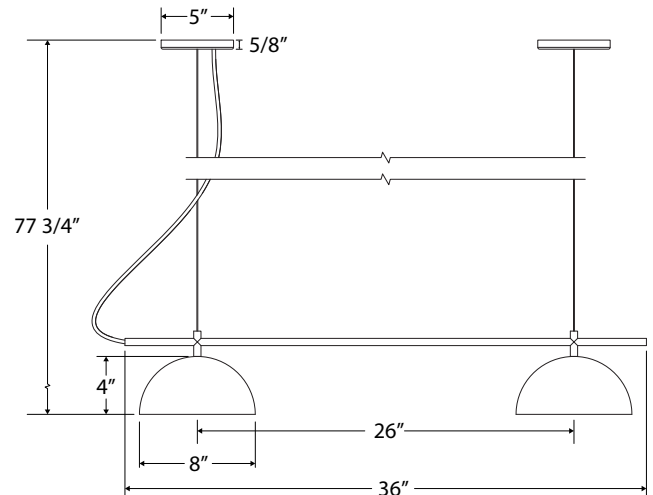

Shipping:

At Montclair Light Works we proudly manufacture, assemble, and ship your lamp from our factory in Montclair CA.