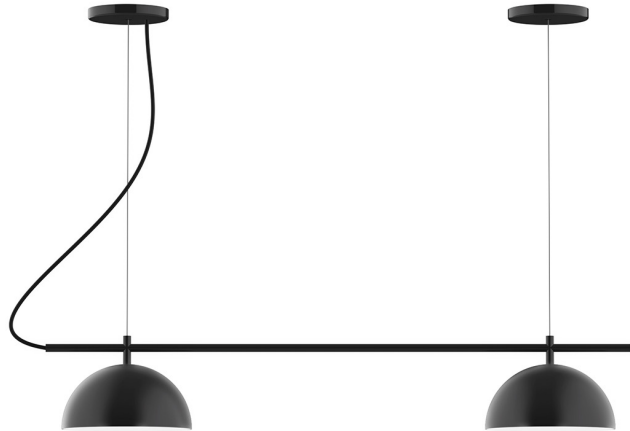

AXIS ARCADE 2-LIGHT LINEAR LED CHANDELIER

CHB431-L12

FEATURES + BENEFITS

- Metal RLM shades are spun from heavy duty aluminum.
- Polyester powder coat finish provides color retention and scratch resistance.
- White powder coat shade interior for maximum light output.
- Black SJT Cord is standard. Stainless steel cable mount.
- UL Listed for Dry Location.
- Warranty: Limited 1 Year. LED Warranty: Limited 5 Year
- Made in USA.

SPECIFICATIONS

Product Dimensions:

Width 8", Shade Height 4", Length 36", Overall Height 77.75", Canopy (2) 5" diameter

Lamping:

Integrated LED Panel: 10W, 800lm, 94.5 Adjustable CCT-2700-3000-3500K

Options:

- Finish: 16-Cream, 17-Ivory, 19-Terracotta, 20-Mauve, 21-Bright Yellow, 22-Fern Green, 40-Slate Gray, 41-Black, 42-Forest Green, 44-White Gloss, 48-Sea Green, 50-Navy, 51-Architectural Bronze, 54-Light Blue, 55-Barn Red
- Cord: C21-White SJT, C01-Brown and Ivory Houndstooth Fabric, C02-Black Fabric, C04-Black and White Houndstooth Fabric, C12-Gray Fabric, C16-Navy Mini Tweed, C20-White Fabric, C22-White and Gray Dot Fabric, C23-Red & White Zig-Zag Fabric, C24-Cool Tweed, C25-Polished Copper, C26-Ivory, C27-Neutral Argyle