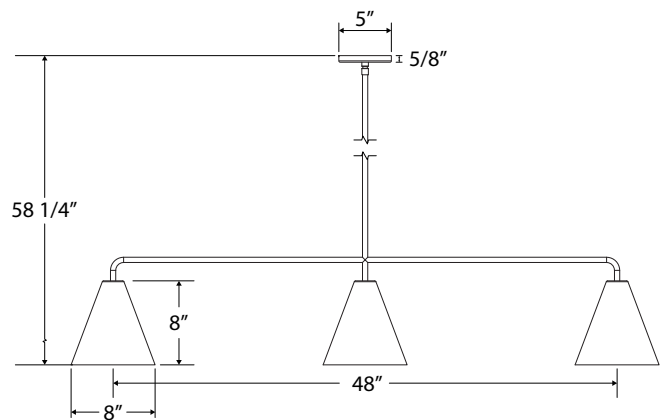

Shipping:

At Montclair Light Works we proudly manufacture, assemble, and ship your lamp within 3 weeks from our factory in Montclair CA.