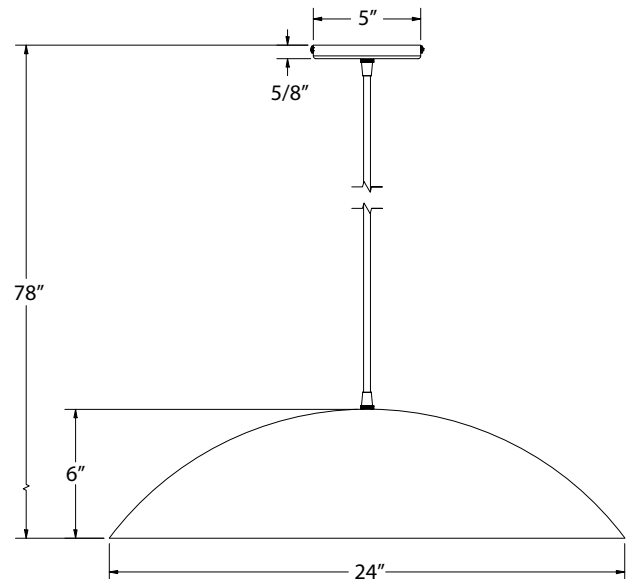

Shipping:

At Montclair Light Works we proudly manufacture, assemble, and ship your lamp within 3 weeks from our factory in Montclair CA.