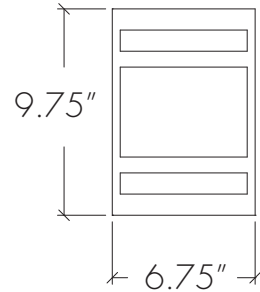

side

front

top

### Base Specifications:

9.75"h x 6.75"w x 5"d

01: Wet Loc - Incan - 1 x E26 - 60W max

Opal Acrylic Diffuser