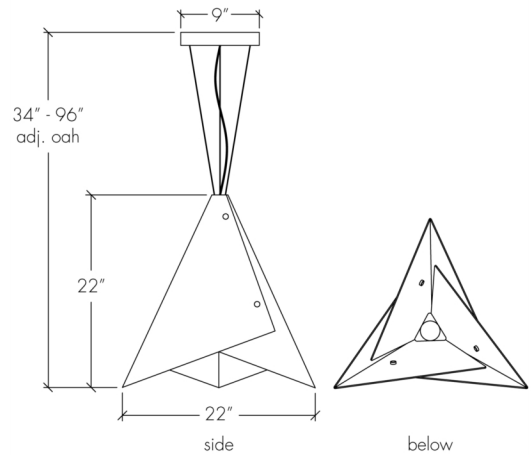

Base Specs

22"h x 22"l x 22"w x 34"- 96"adj OAH
Cable Hung

Notes

Acrylic Body - Finish choice applies to canopy and modern caps
Brass modern caps available upon request

Multiple Sizes Available

- 21471-14 | 13"h x 14"l x 14"w x 22"- 96"adj OAH
- 21471-22 | 22"h x 22"l x 22"w x 34"- 96"adj OAH
- 21471-33 | 33"h x 33"l x 33"w x 44"- 96"adj OAH