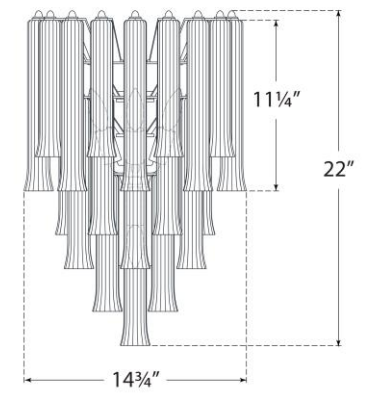

TEAR SHEET

Lorelei Large Waterfall Sconce

Item # JN 2250PN-CG

Designer: Julie Neill

Height: 22"

Width: 14.75"

Extension: 8.75"

Backplate: 4.5" x 11.5" Rectangle

Finishes: G, PN

Glass Options: CG

Socket: 4 - E12 Candelabra

Wattage: 4 - 5.5 LED C11

Weight: 12 Pounds

Bottom View

Side View

Front View