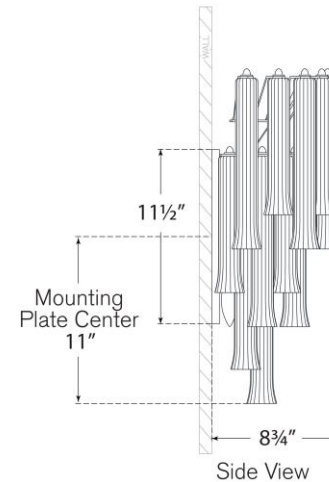

TEAR SHEET

Lorelei Large Waterfall Sconce

Item # JN 2250PN-CG

Designer: Julie Neill

Height: 22"

Width: 14.75"

Extension: 8.75"

Backplate: 4.5" x 11.5" Rectangle

Finishes: G, PN

Glass Options: CG

Socket: 4 - E12 Candelabra

Wattage: 4 - 5.5 LED C11

Weight: 12 Pounds

Bottom View

Side View

Front View