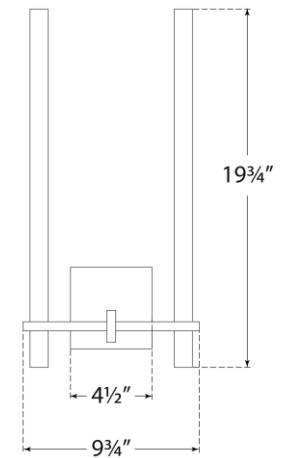

TEAR SHEET

Axis Medium Two Arm Sconce

Item # KW 2739AB

Designer: Kelly Wearstler

Height: 19.75"

Width: 9.75"

Extension: 4"

Backplate: 4.5" Square

Finishes: AB, BZ, PN

Lightsource: Dedicated LED

Wattage: 18w (2100lm)

Weight: 5 Pounds

Top View

Side View

Front View