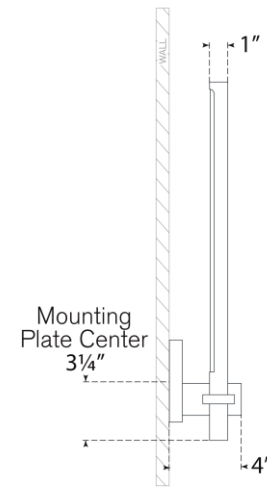

TEAR SHEET

Axis Medium Two Arm Sconce

Item # KW 2739AB

Designer: Kelly Wearstler

Height: 19.75"

Width: 9.75"

Extension: 4"

Backplate: 4.5" Square

Finishes: AB, BZ, PN

Lightsource: Dedicated LED

Wattage: 18w (2100lm)

Weight: 5 Pounds

Top View

Side View

Front View