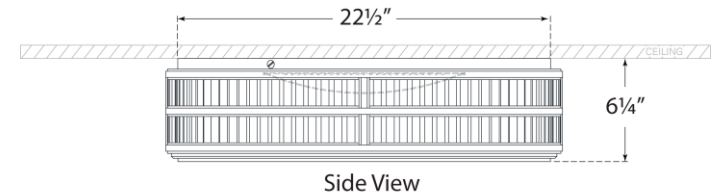

TEAR SHEET

Perren 24" Flush Mount

Item # RL 4722BZ

Designer: Ralph Lauren

Height: 6.25"

Width: 24"

Finishes: BZ, NB, PN

Glass Options: WG

Lightsource: Dedicated LED

Wattage: 60w (4800lm)

Weight: 47 Pounds

Side View

Bottom View