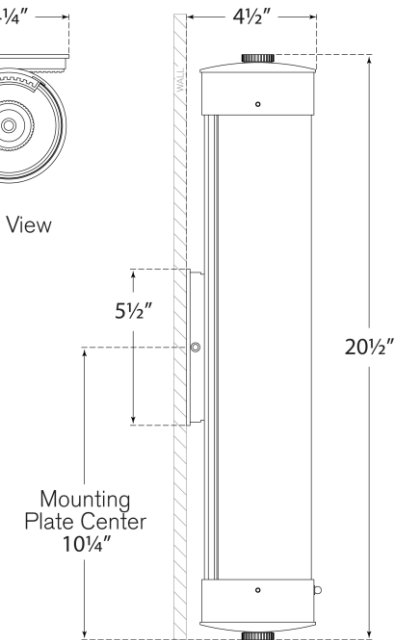

## Marais Linear Bath Sconce

Item # TOB 2318PN-CG

Designer: Thomas O'Brien

Height: 21"

Width: 4.25"

Extension: 4.5"

Backplate: 4.25" x 5.5" Rectangle

Finishes: BZ/HAB, HAB, PN

Glass Options: CG

Socket: 2 - E26 Keyless

Wattage: 2 - 40 T10

Weight: 7 Pounds

Top View

Side View